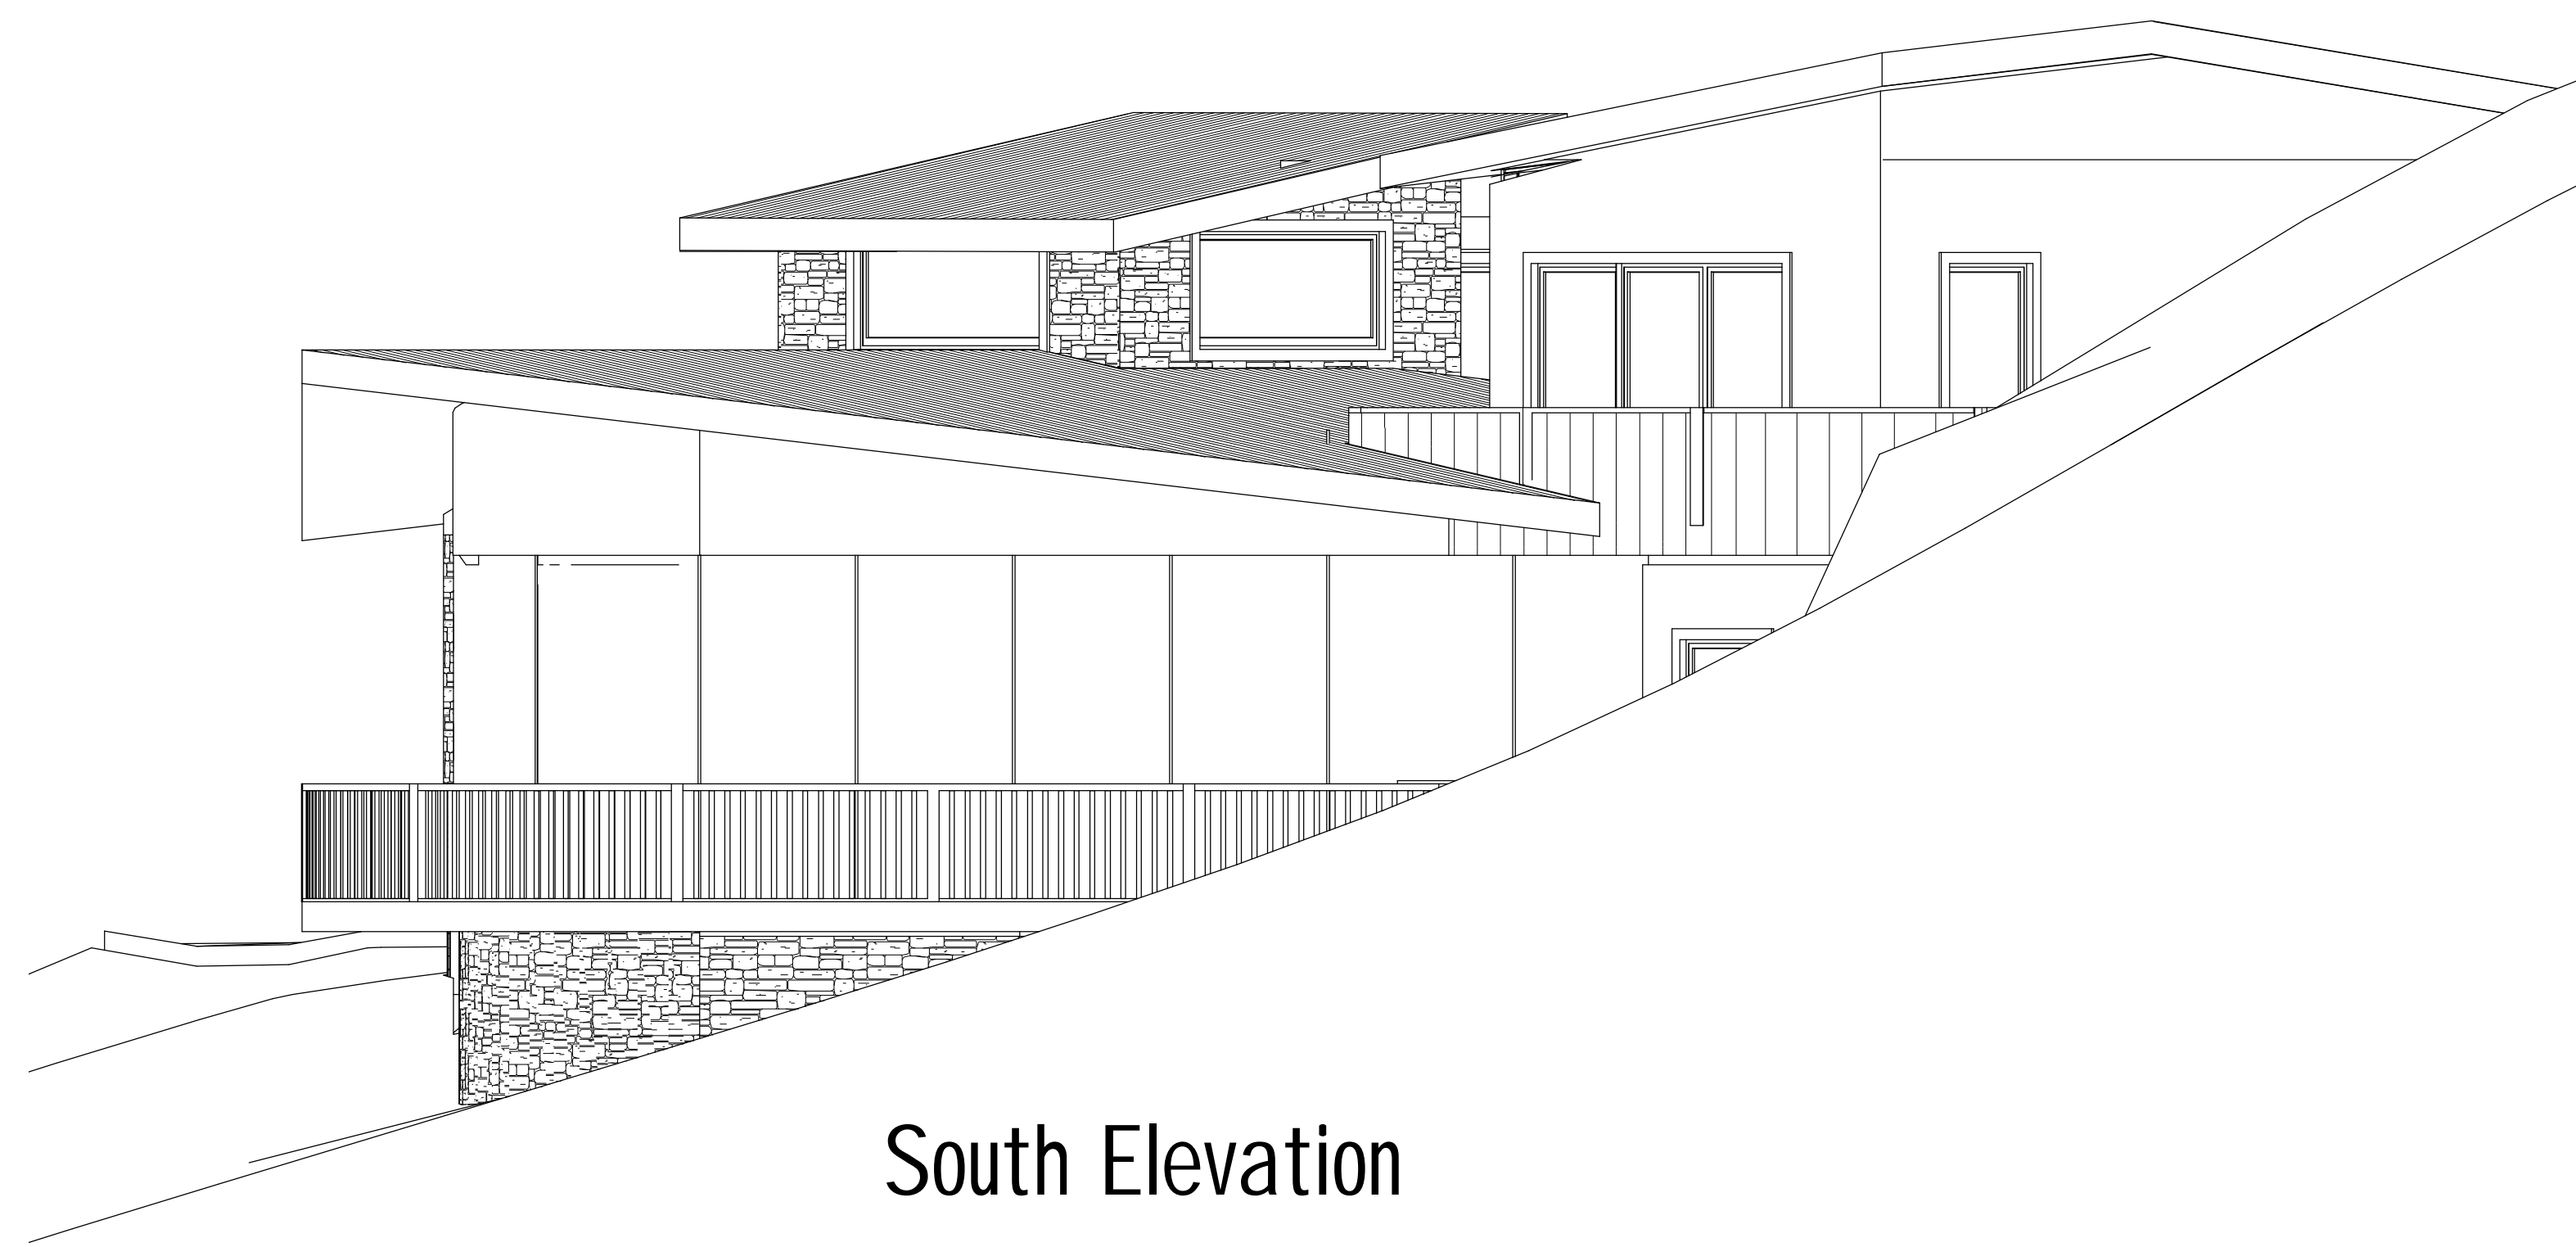

West Elevation

North Elevation

South Elevation

East Elevation is completely masked by hill

DB Construction
APN 018-113-060
130 Dardenelle Ave - Pacifica, CA

Sheet:
A4
Elevations

Date:	Issued for:

Drawn by: DB
Scale:
1/4" = 1'